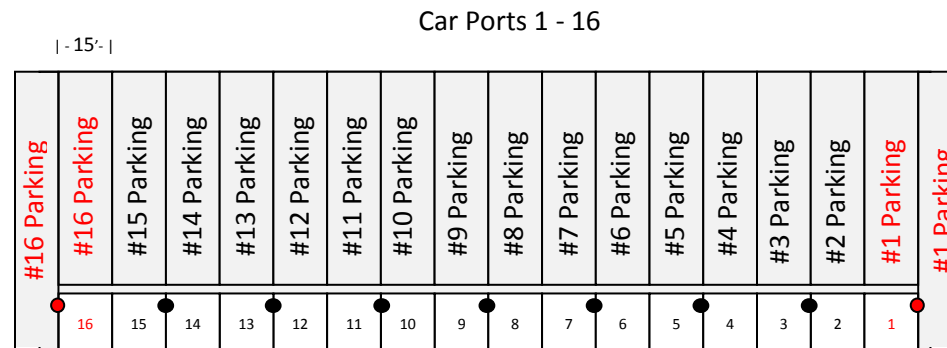

DRAWING NOT TO SCALE!

Numbers in RED are 50 amp

Numbers in BLACK are 30 amp

S/F

HOT PIT

RACE TRACK