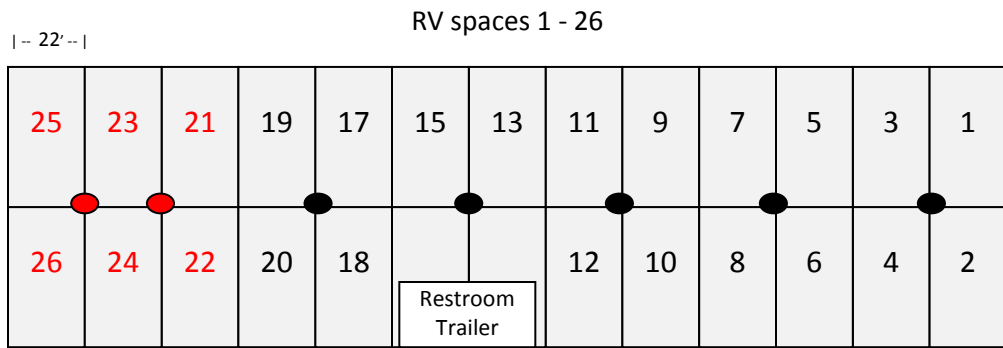

DRAWING NOT TO SCALE!

Numbers in RED are 50 amp

Numbers in BLACK are 30 amp

S/F

HOT PIT

RACE TRACK